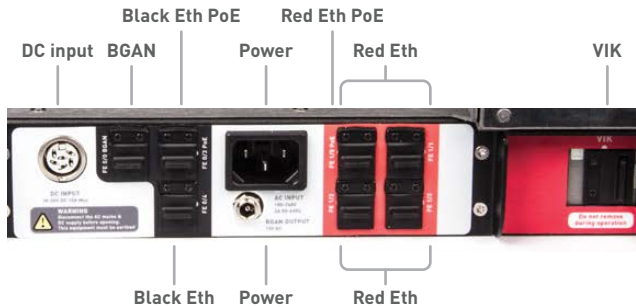

**KLAS
TELECOM**

PIONEER EXPRESS

(GRRIP, AN/PSC-15)

Mobile Solutions TS/SCI and Below

Klas Telecom's Pioneer Express (GRRIP, AN/PSC-15) is a small and lightweight flyaway communications system that allows access to secure and non-secure networks for first-in communicators. Weighing just twenty-eight pounds and with all necessary operational components and accessories fitted neatly into a single, ruggedized case measuring 16.54" x 13.03" x 6.84", the Pioneer Express is the only choice for the "Grab and Go" mission requirement. The system accepts a wide range of AC and DC inputs and the internal battery provides up to three hours of operation. It has a quick set up time of four minutes, and has everything required to deploy a mobile office in the field including a laptop, red-side router, black-side router, phone handset, power cables and satellite terminal for remote operation at broadband speeds. The Pioneer Express is offered in several configurations supporting either the L3 TALON 1 or 2, the Harris SecNet-54/KIV-54, or KG-250XS encryption devices, and a BGAN satellite terminal.

PIONEER EXPRESS (GRRIP, AN/PSC-15)

Key Features

- Rugged carry-on case measuring 16.54" W x 13.03" L x 6.84" H
- Separate red and black-side routers utilizing Cisco 5915 ESR and the VoyagerESm Layer 3 switch
- Encryption with support for Talon 1 and Talon 2 HAIPe devices along with SecNet 54/KIV-54 and KG-250XS
- Voice and video conferencing using the included telephone handset and webcam
- Panasonic CF-19 laptop with standard office applications such as Email, Internet, etc.
- BGAN User Terminal (UT) for remote access to the home network